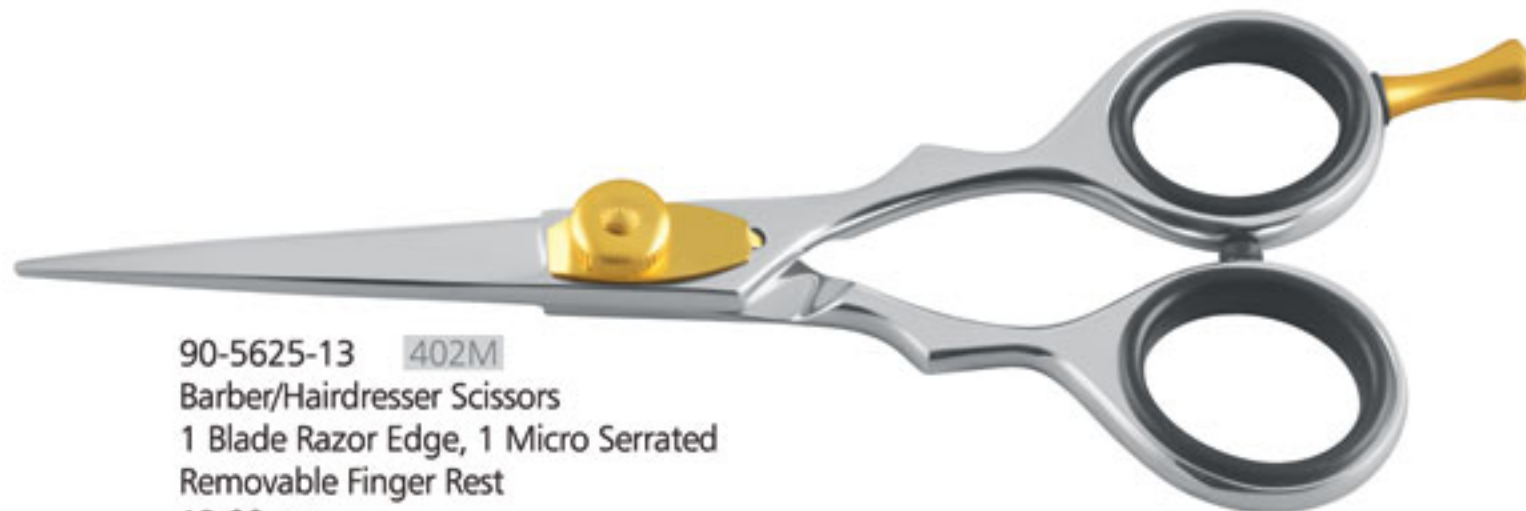

90-5595-14 257D  
Barber/Hairdresser Scissors, Super Cut  
14.00 cm

90-5600-16  
Barber Scissors  
Fixed Finger Rest  
16.50 cm

90-5605-16  
Barber Scissors  
Removable Finger Rest  
16.50 cm

90-5610-18  
Barber Scissors  
Removable Finger Rest  
18.00 cm

90-5615-16  
Barber Scissors  
Removable Finger Rest  
16.00 cm

90-5620-14 402  
Barber/Hairdresser Scissors  
Removable Finger Rest  
13.00 cm

90-5625-13 402M  
Barber/Hairdresser Scissors  
1 Blade Razor Edge, 1 Micro Serrated  
Removable Finger Rest  
13.00 cm