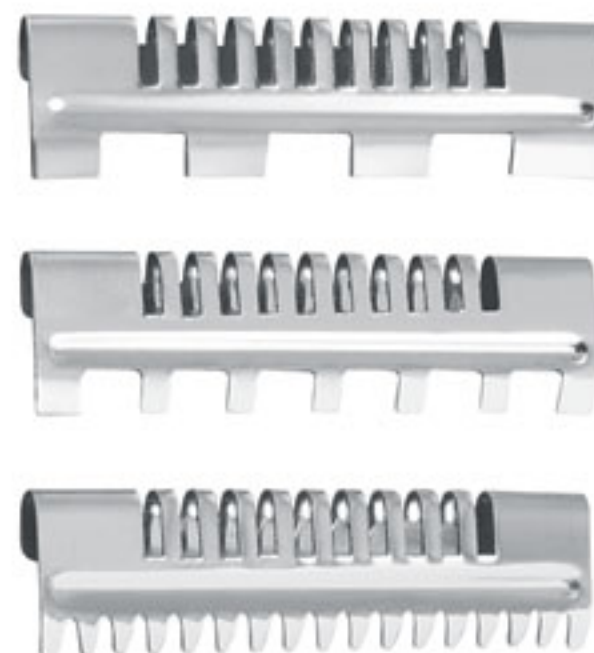

90-6170-16  
Effect Texturizing Scissors  
1 side 11 Effect Teeth, 1 side Straight  
Adjustable Screw With Key  
Removable Finger Rest  
16.00 cm

90-6175-17  
Effect Texturizing Scissors  
1 side 28 Effect Teeth, 1 side Straight  
Adjustable Screw With Key  
Removable Finger Rest  
17.00 cm

90-6400-00  
Thinning Razor  
Plastic Handle  
With Removable Blades  
21.00 cm

90-6405-00  
Thinning Razor  
With Removable Blades  
19.00 cm

90-6410-00  
Thinning Razor  
With Removable Blades  
19.00 cm