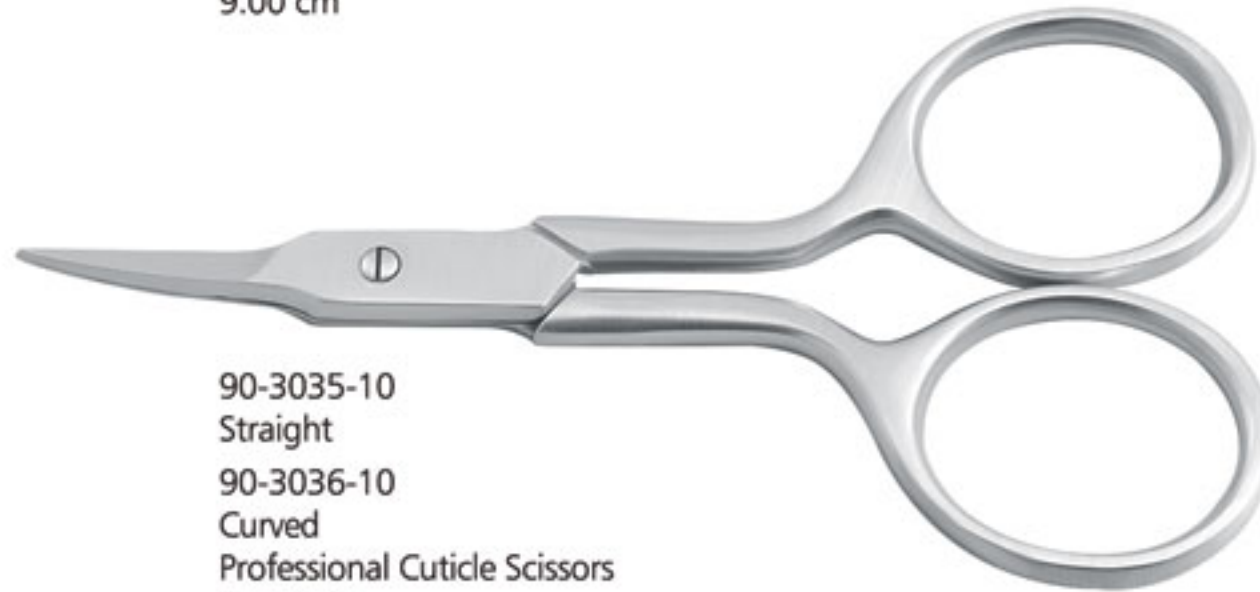

90-3035-10
Straight
90-3036-10
Curved
Professional Cuticle Scissors
10.00 cm