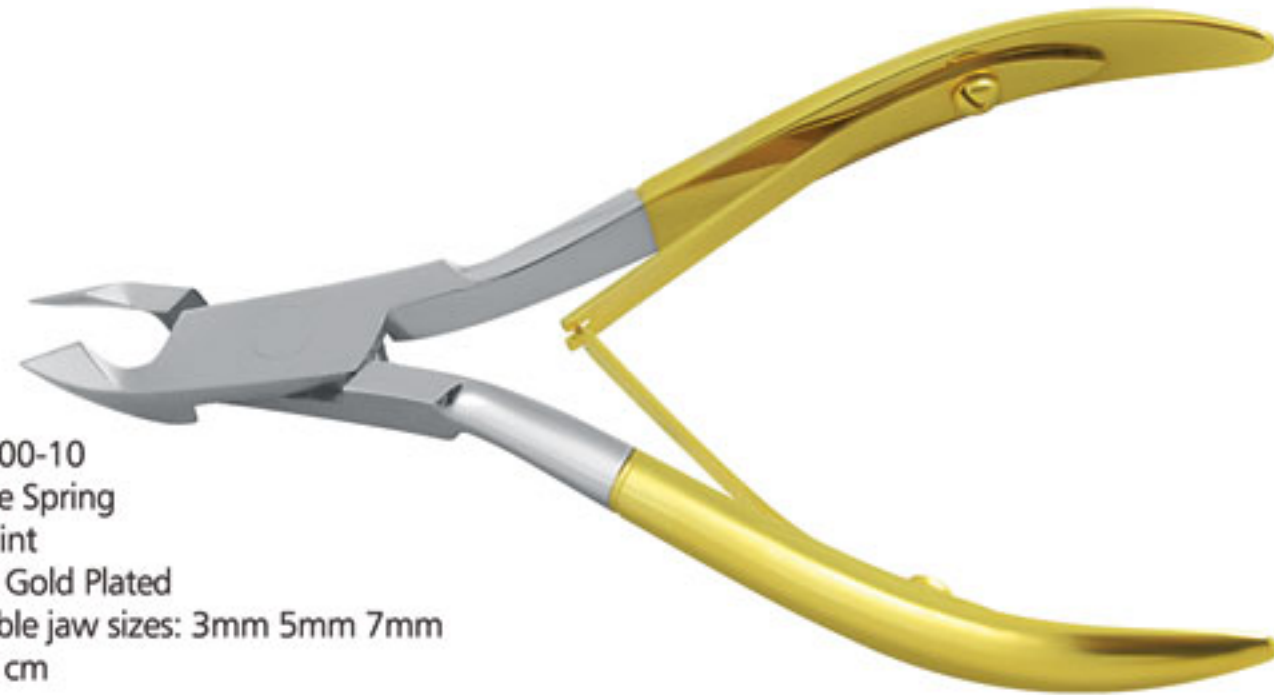

Cuticle Nippers