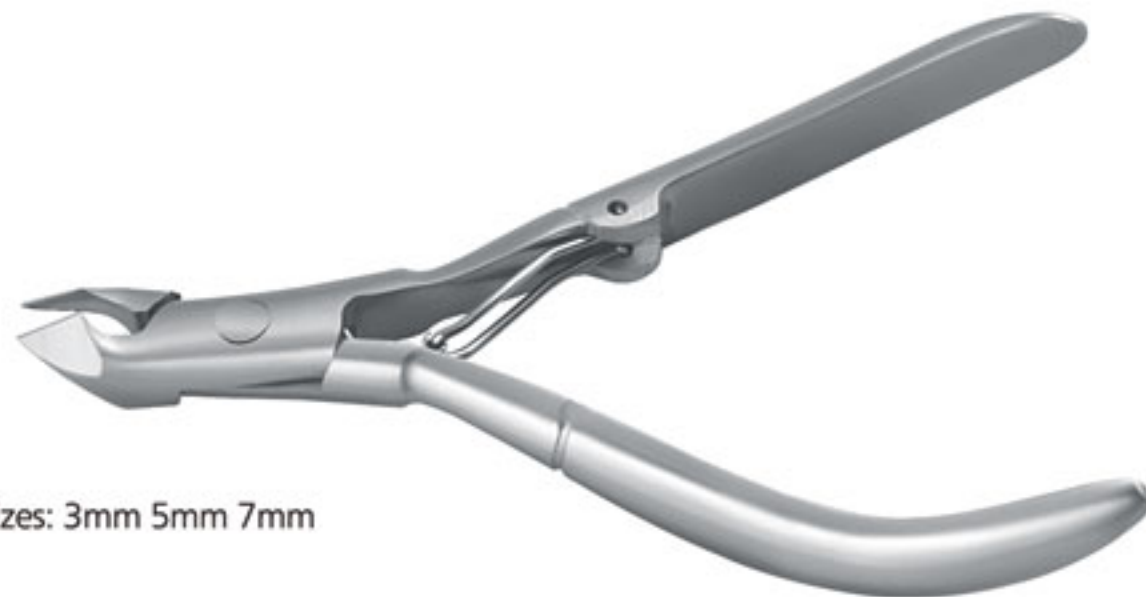

90-3400-10
Double Spring
Lap Joint
Partial Gold Plated
Available jaw sizes: 3mm 5mm 7mm
10.00 cm