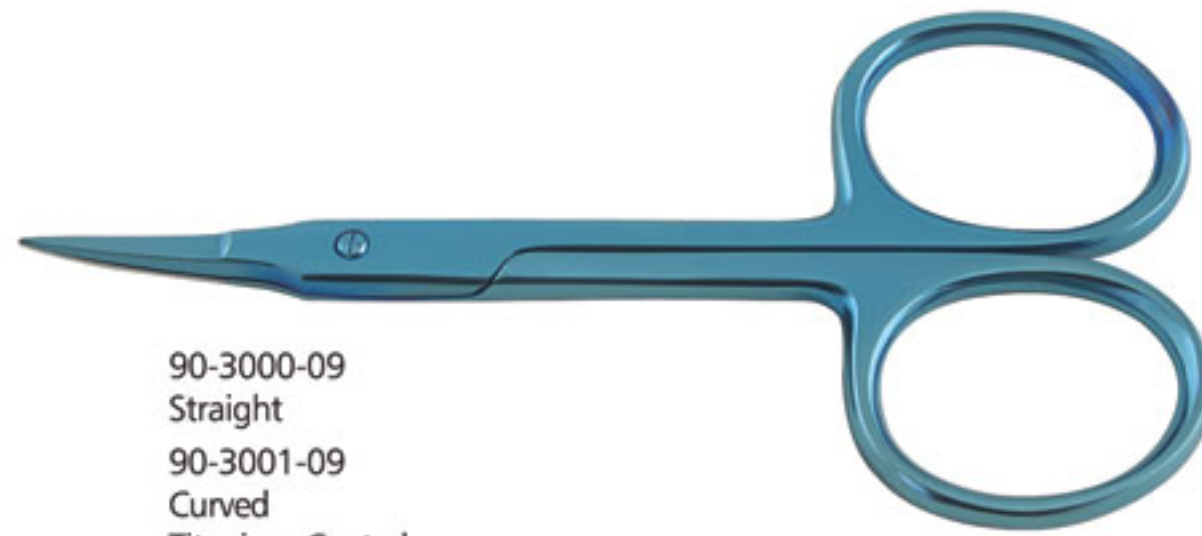

Professional Cuticle Scissors