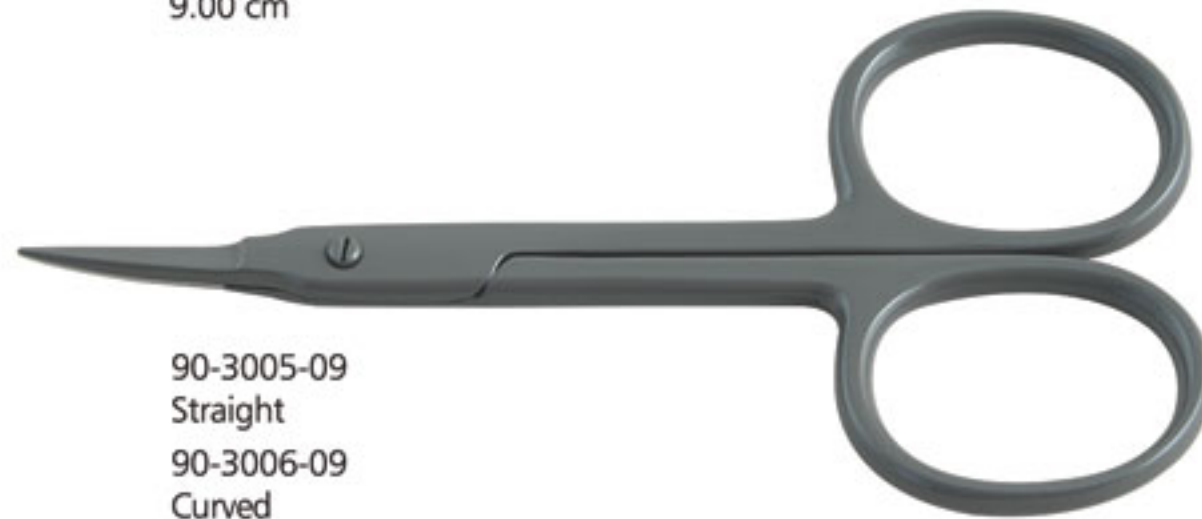

90-3000-09
Straight
90-3001-09
Curved
Titanium Coated
Professional Cuticle Scissors
9.00 cm