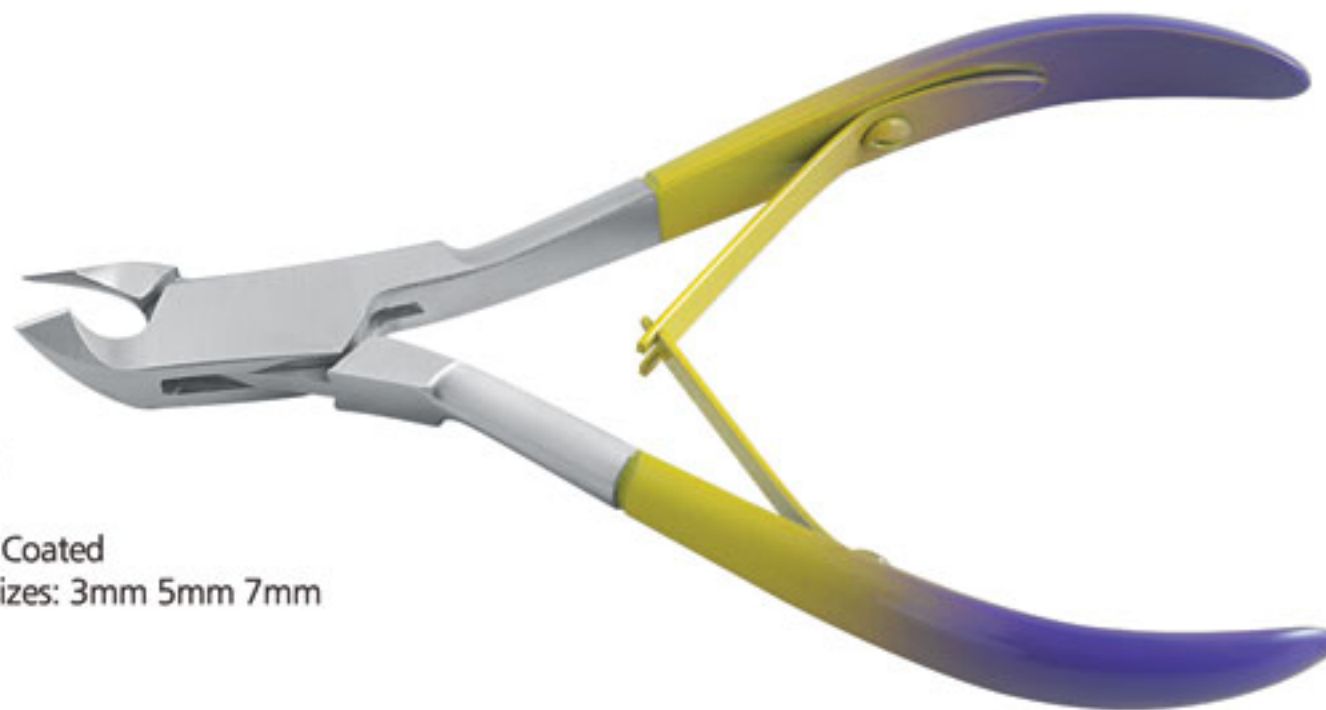

90-3250-10  
Straight  
90-3251-10 015  
Curved  
Nail Scissors, Open Shanks  
10.00 cm

90-3300-11  
Single Spring  
Box Joint  
Available jaw sizes: 3mm 5mm 7mm  
11.50 cm

90-3305-10  
Double Spring  
Box Joint  
Partial Powder Coated  
Available jaw sizes: 3mm 5mm 7mm  
10.50 cm