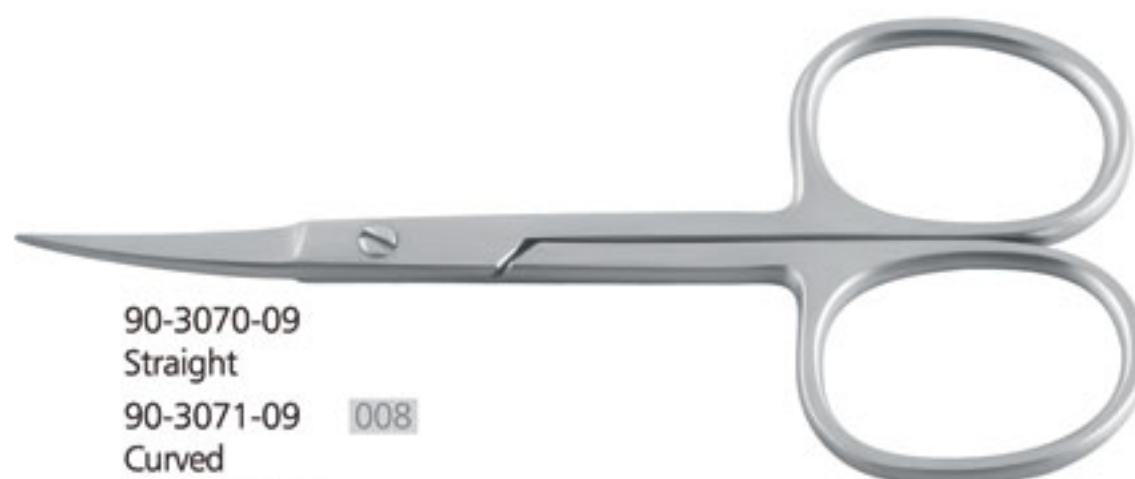

90-3070-09
Straight
90-3071-09 008
Curved
Cuticle Scissors
9.00 cm