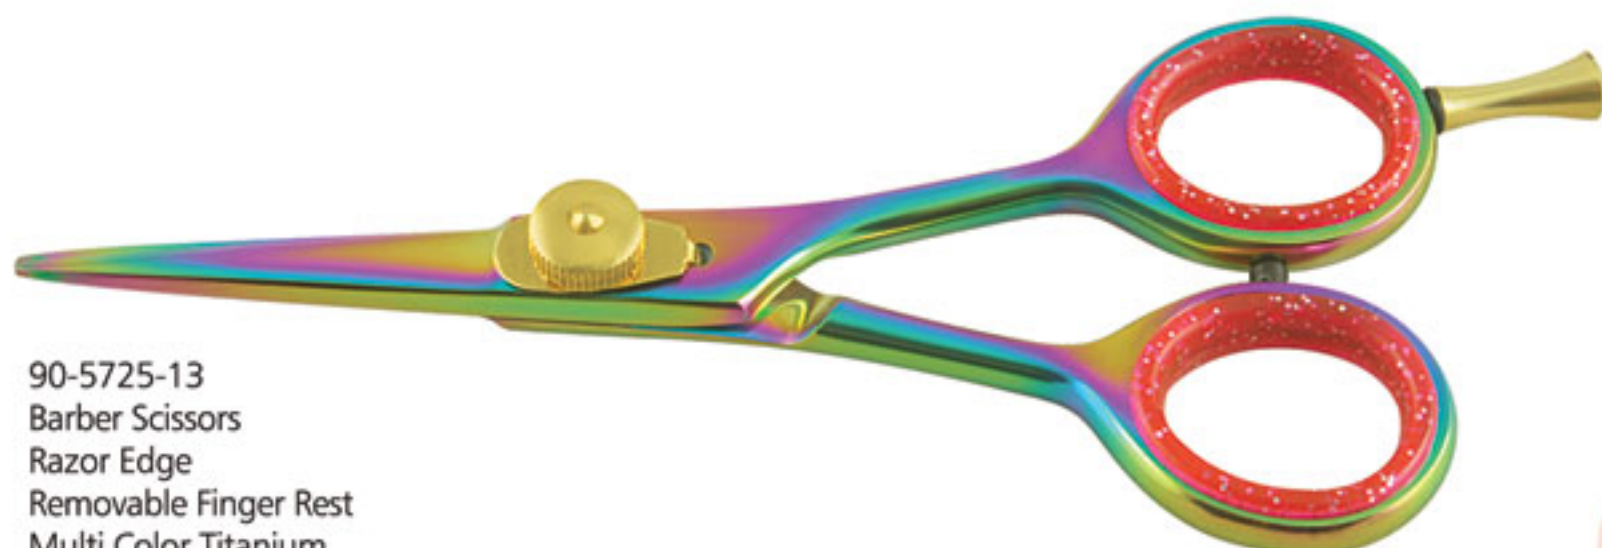

90-5675-17  
Barber Scissors  
Fixed Finger Rest  
17.00 cm

90-5680-15  
Barber Scissors  
Fixed Finger Rest  
15.00 cm

90-5685-16  
Barber Scissors  
Golden Titanium  
Ergonomic Ring  
16.50 cm

90-5690-16  
Barber Scissors  
Blue Titanium  
Removable & Fixed Finger Rest  
16.50 cm

90-5695-17  
Barber Scissors  
Multi Color Titanium  
Ergonomic Ring  
17.00 cm

90-5700-12 4101  
Barber/Hairdresser Scissors  
Razor Edge  
Blue Titanium  
12.50 cm

90-5705-12 483  
Barber/Hairdresser Scissors  
Razor Edge  
Epoxy Pink  
12.50 cm

90-5710-11 370  
Barber Scissors  
Razor Edge  
Removable Finger Rest  
Multi Color Titanium  
11.50 cm

90-5715-12 390  
Barber Scissors  
Razor Edge  
Removable Finger Rest  
Multi Color Titanium  
12.50 cm

90-5720-14 380  
Barber Scissors  
Razor Edge  
Removable Finger Rest  
Multi Color Titanium  
14.00 cm

90-5725-13  
Barber Scissors  
Razor Edge  
Removable Finger Rest  
Multi Color Titanium  
13.50 cm