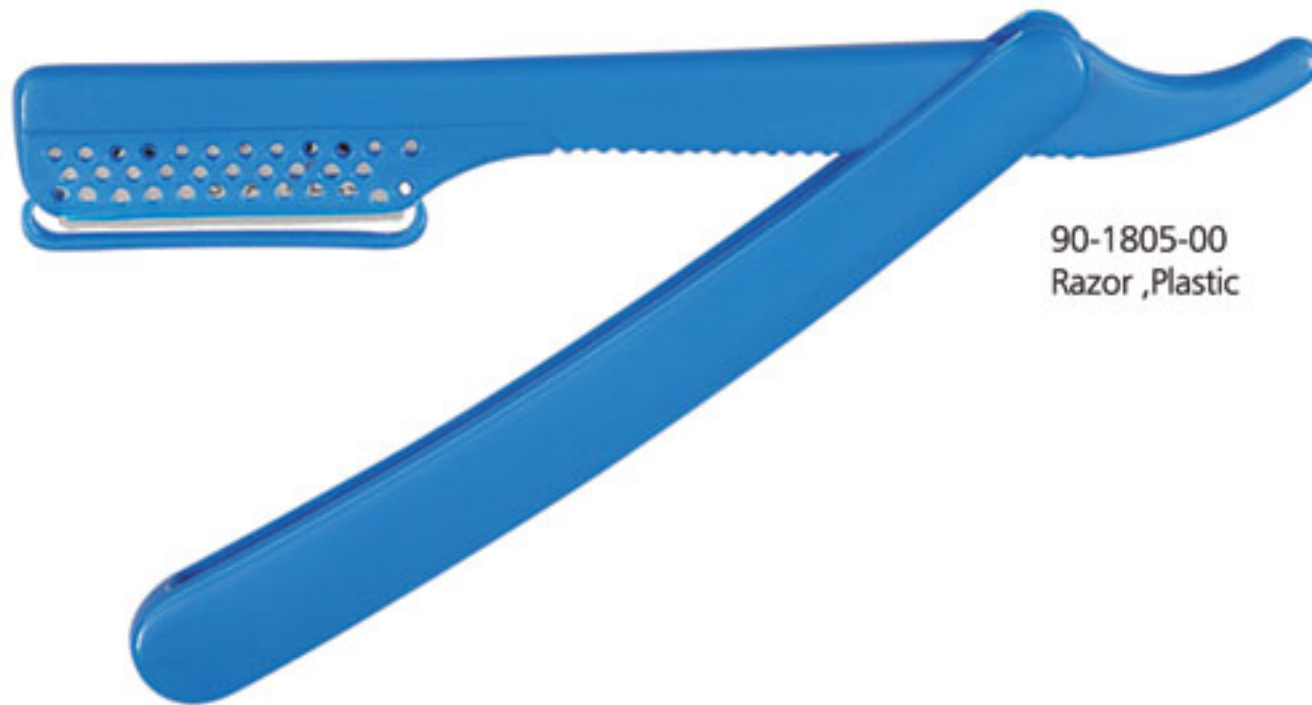

90-1805-00
Razor ,Plastic