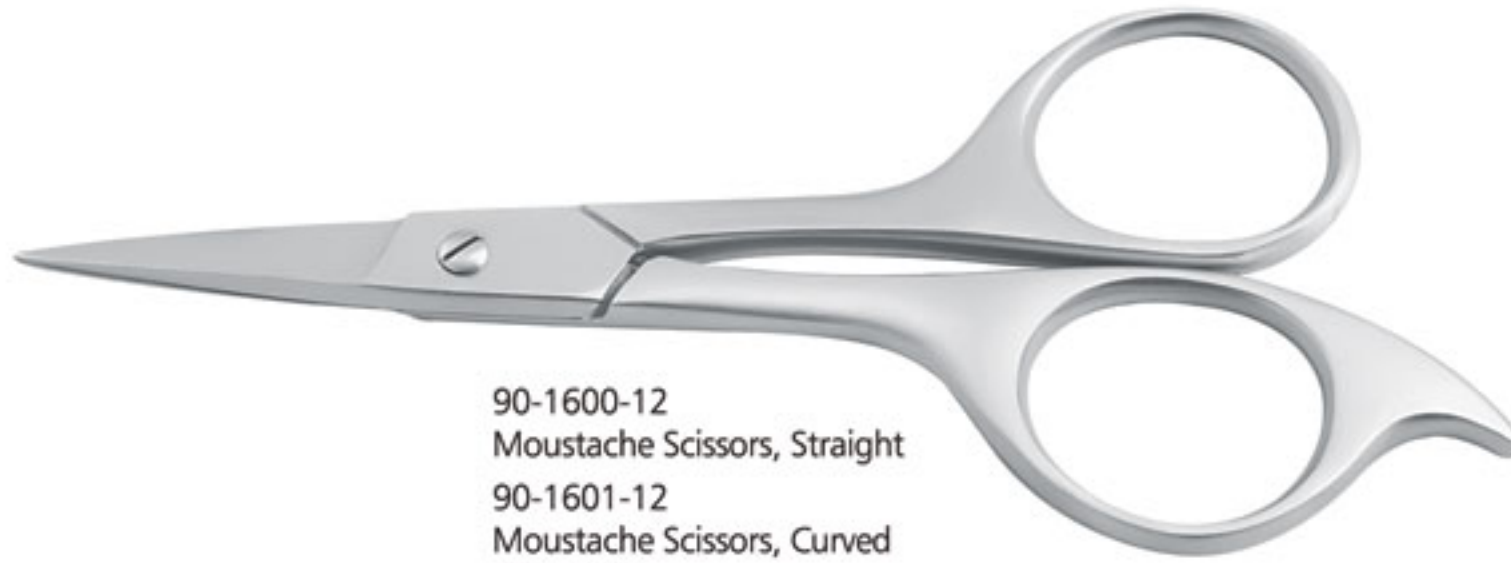

90-1600-12
Moustache Scissors, Straight
90-1601-12
Moustache Scissors, Curved
12.00 cm