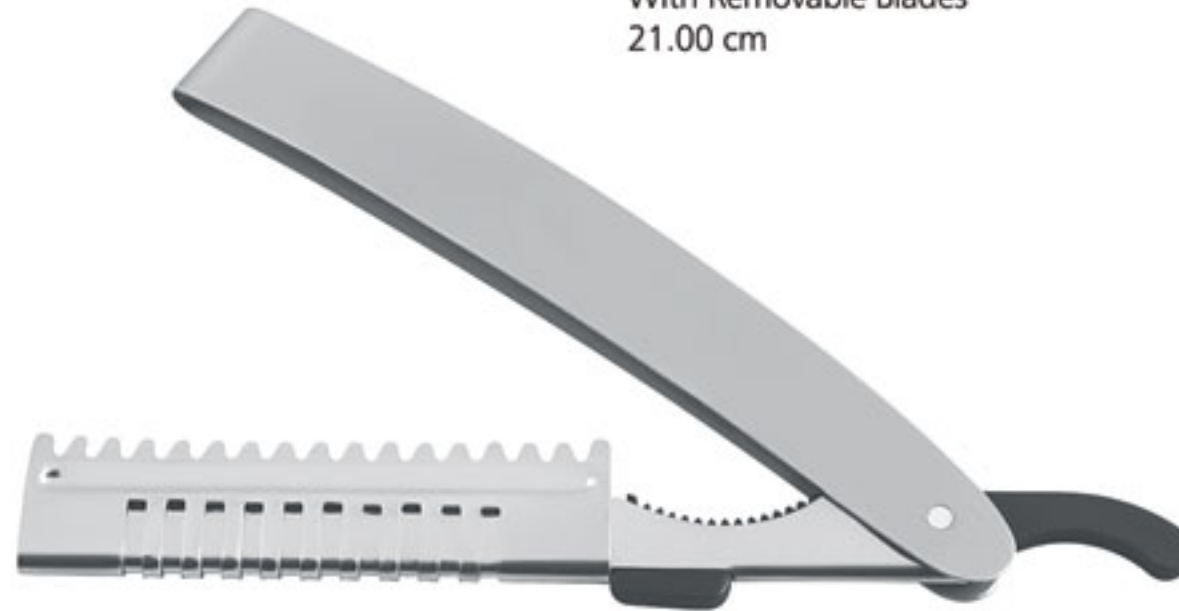

90-6405-00
Thinning Razor
With Removable Blades
19.00 cm