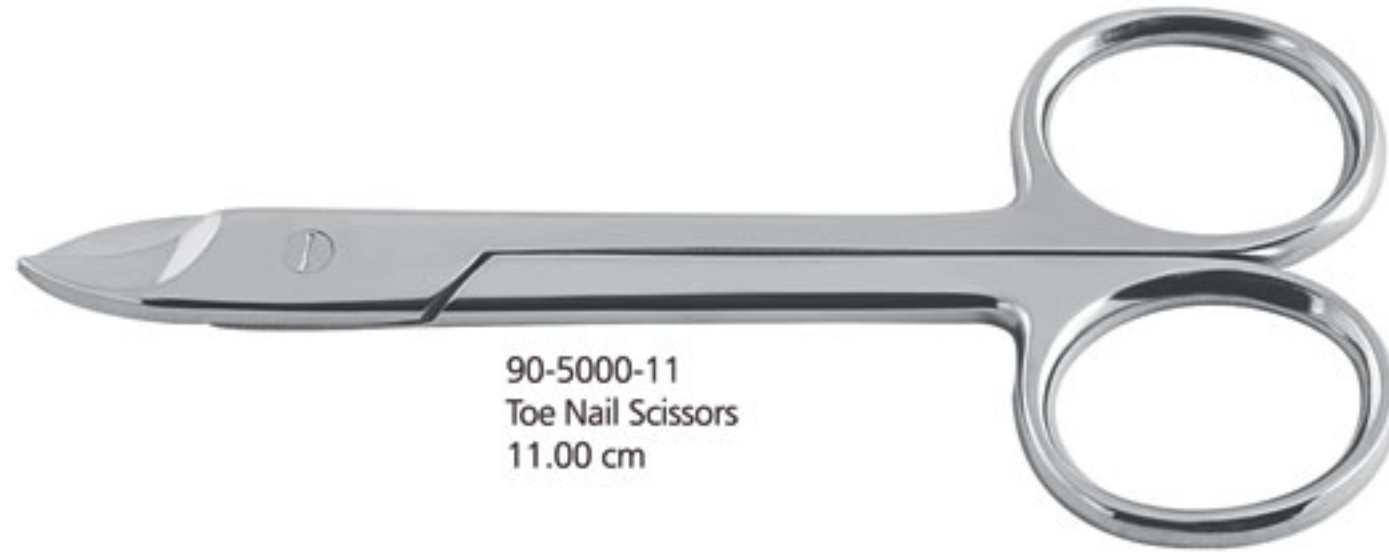

90-5000-11
Toe Nail Scissors
11.00 cm