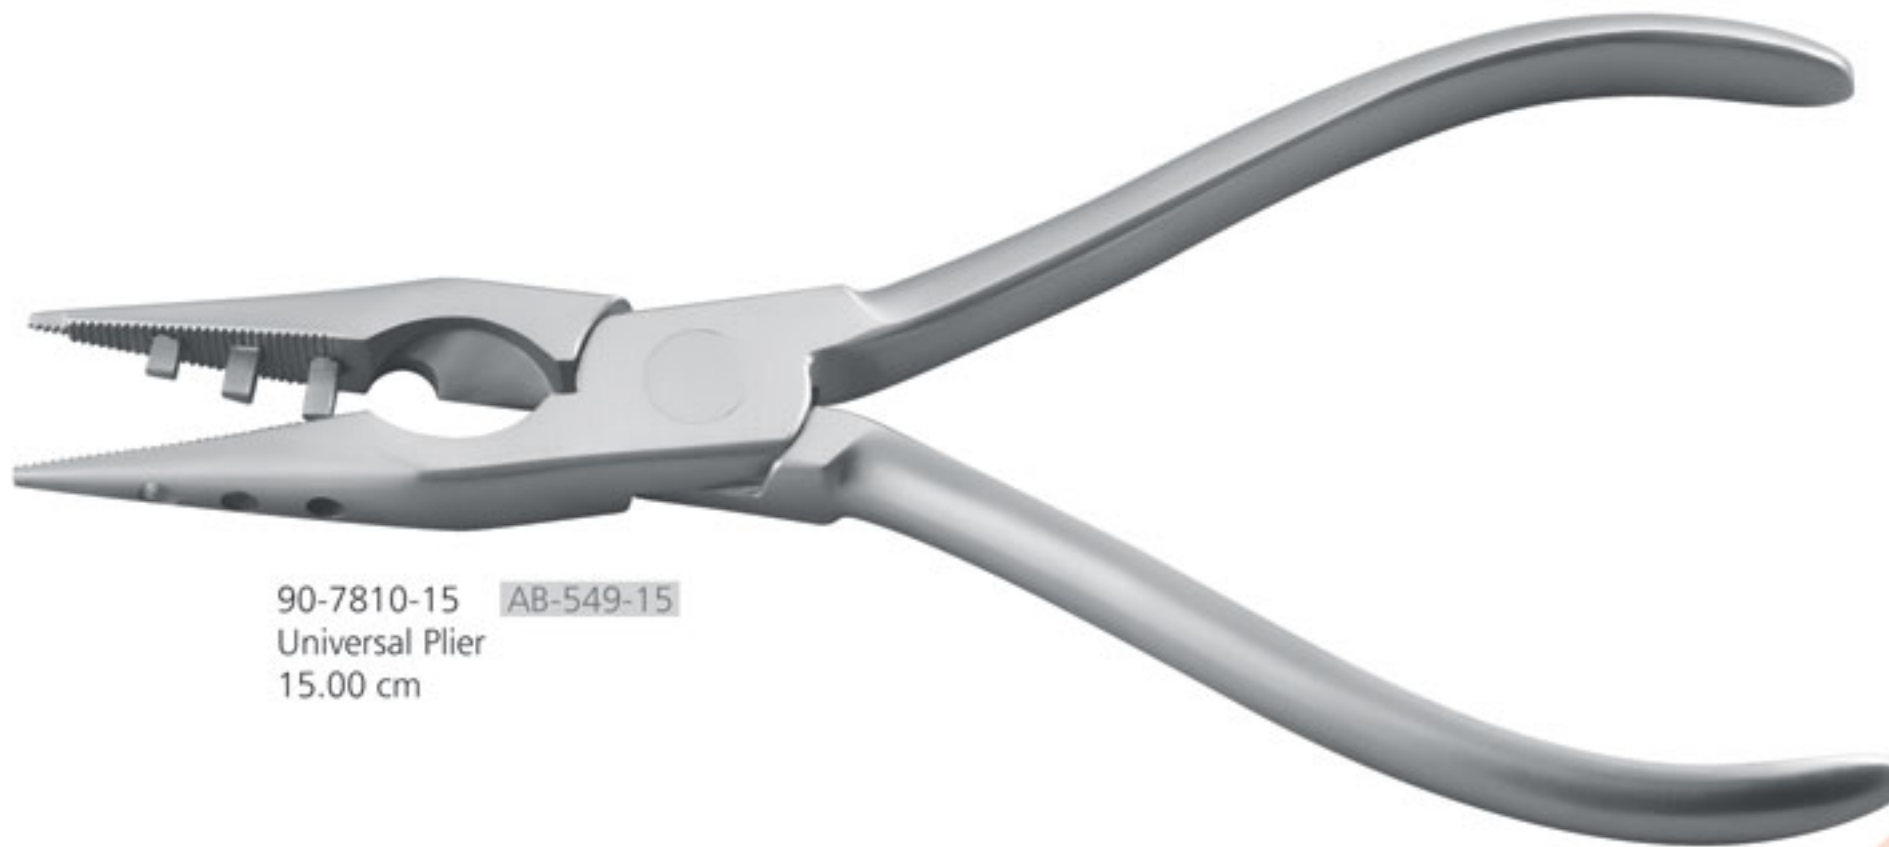

# Thread Cutter & Utility Scissors

90-7700-12  
Thread Cutter  
12.00 cm

90-7750-16  
Utility Scissors  
Plastic Handle, Available in Various colors  
16.00 cm

90-7755-12  
Utility Scissors  
Plastic Handle, Available in Various colors  
12.00 cm

90-7760-19  
Utility Scissors  
Plastic Handle, Available in Various colors  
19.00 cm

90-7800-11 **221**  
Feilchenfeld Splinter Forcep  
11.00 cm

90-7805-14 **AB-548-14**  
Patent Plier  
14.00 cm

90-7810-15 **AB-549-15**  
Universal Plier  
15.00 cm