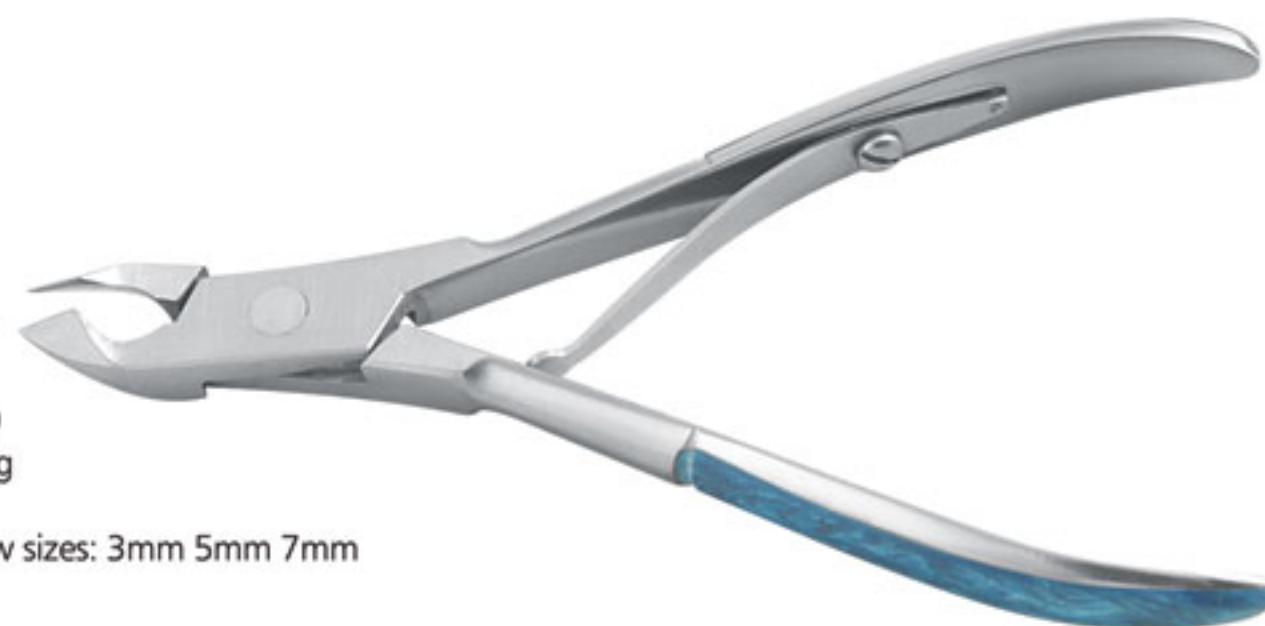

90-3370-10
Single Spring
Lap Joint
Available jaw sizes: 3mm 5mm 7mm
10.00 cm