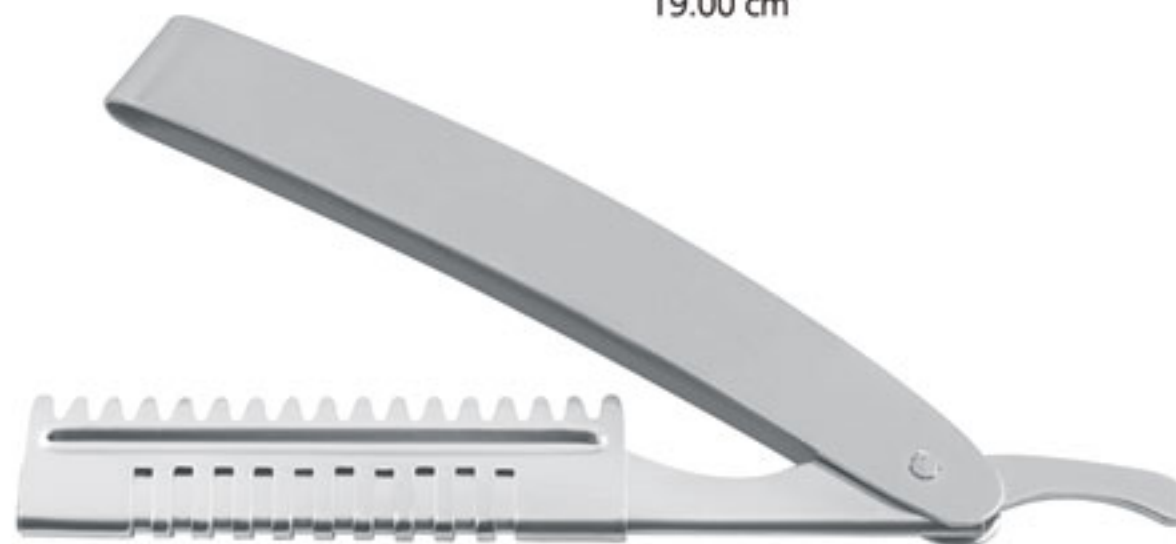

90-6400-00  
Thinning Razor  
Plastic Handle  
With Removable Blades  
21.00 cm

90-6405-00  
Thinning Razor  
With Removable Blades  
19.00 cm

90-6410-00  
Thinning Razor  
With Removable Blades  
19.00 cm