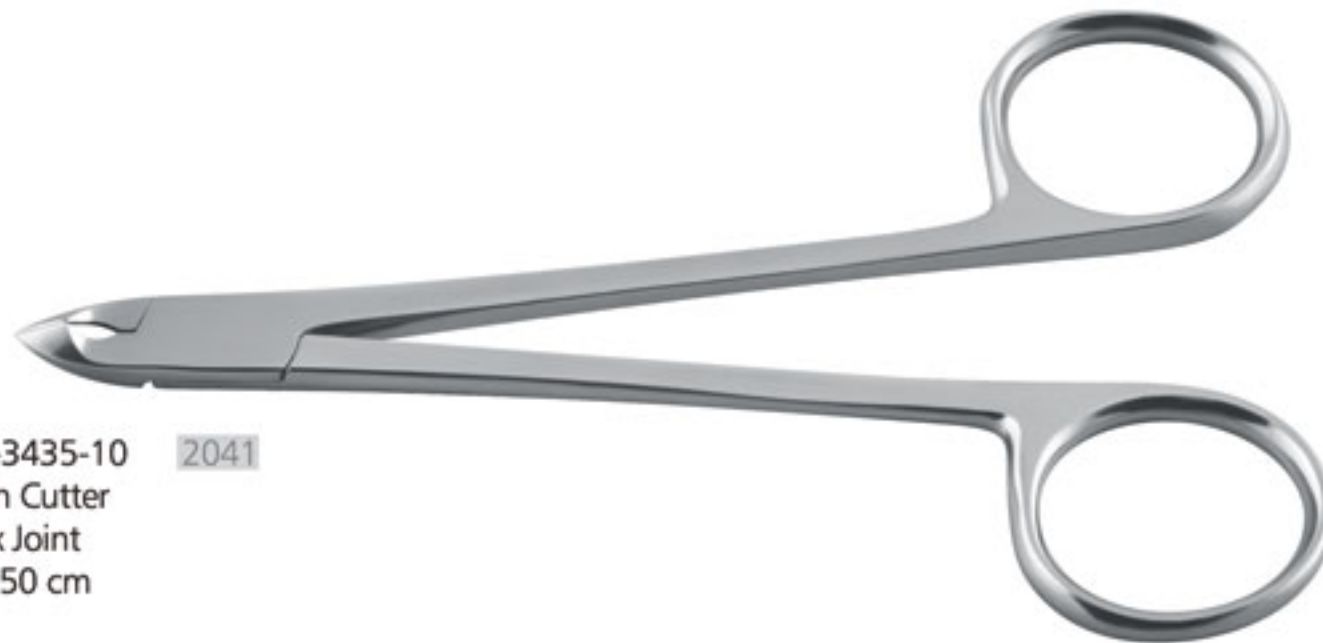

90-3435-10 **2041**
Skin Cutter
Box Joint
10.50 cm