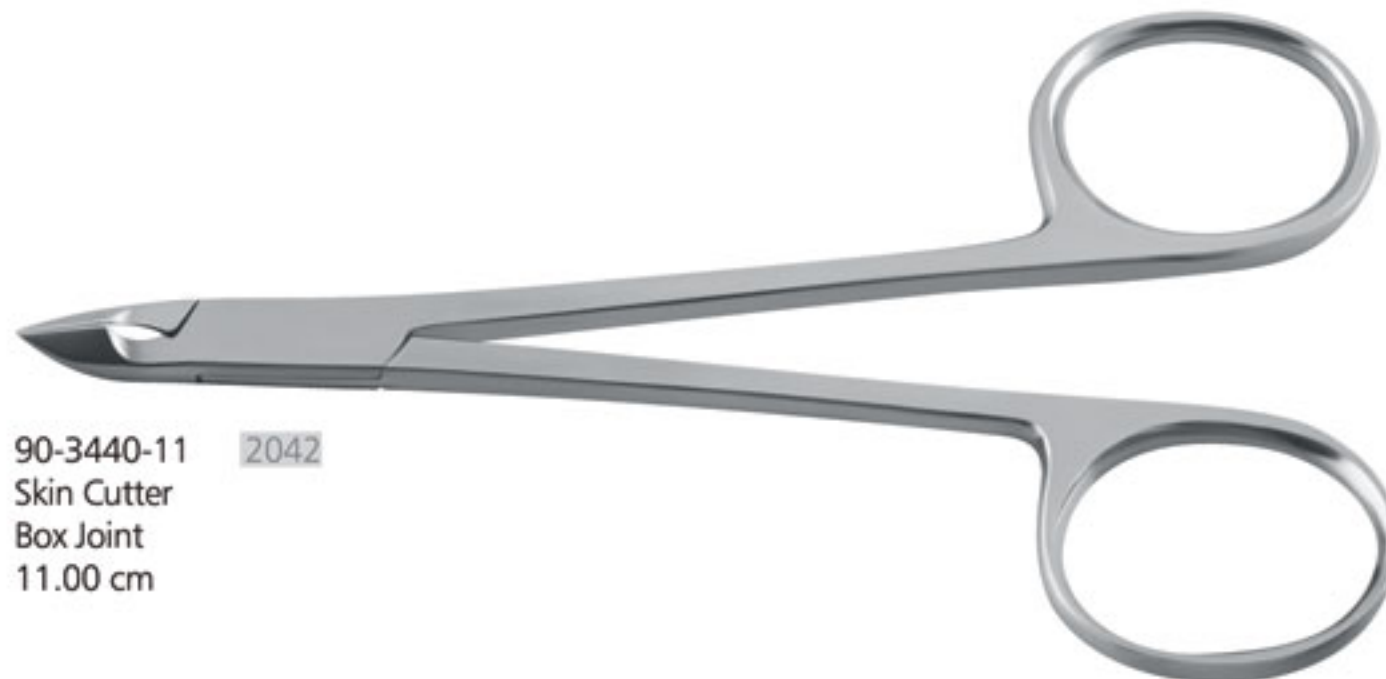

90-3440-11 **2042**
Skin Cutter
Box Joint
11.00 cm