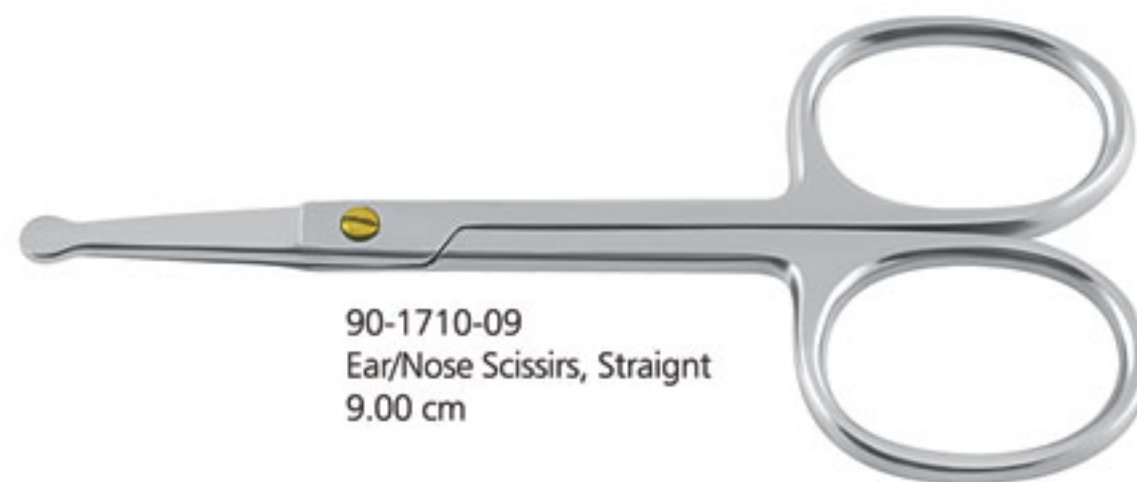

90-1710-09
Ear/Nose Scissors, Straight
9.00 cm