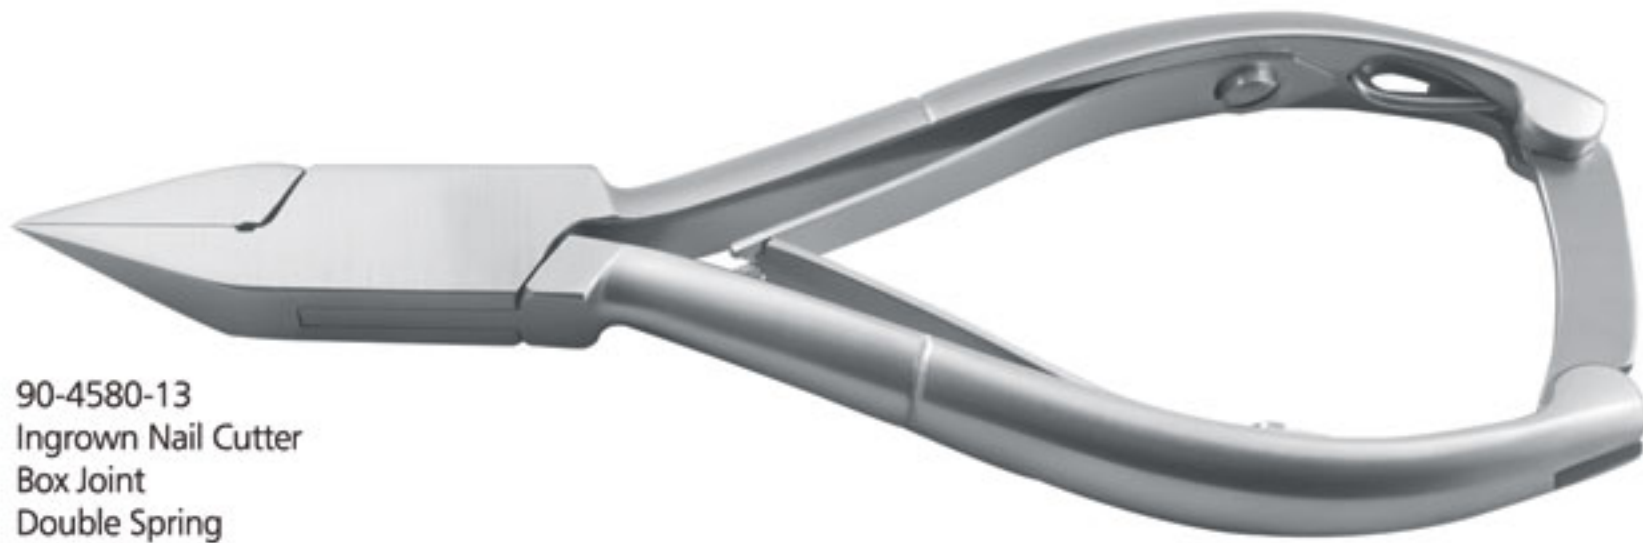

Ingrown Toe Nail Cutters

90-4580-13
Ingrown Nail Cutter
Box Joint
Double Spring
13.00 cm