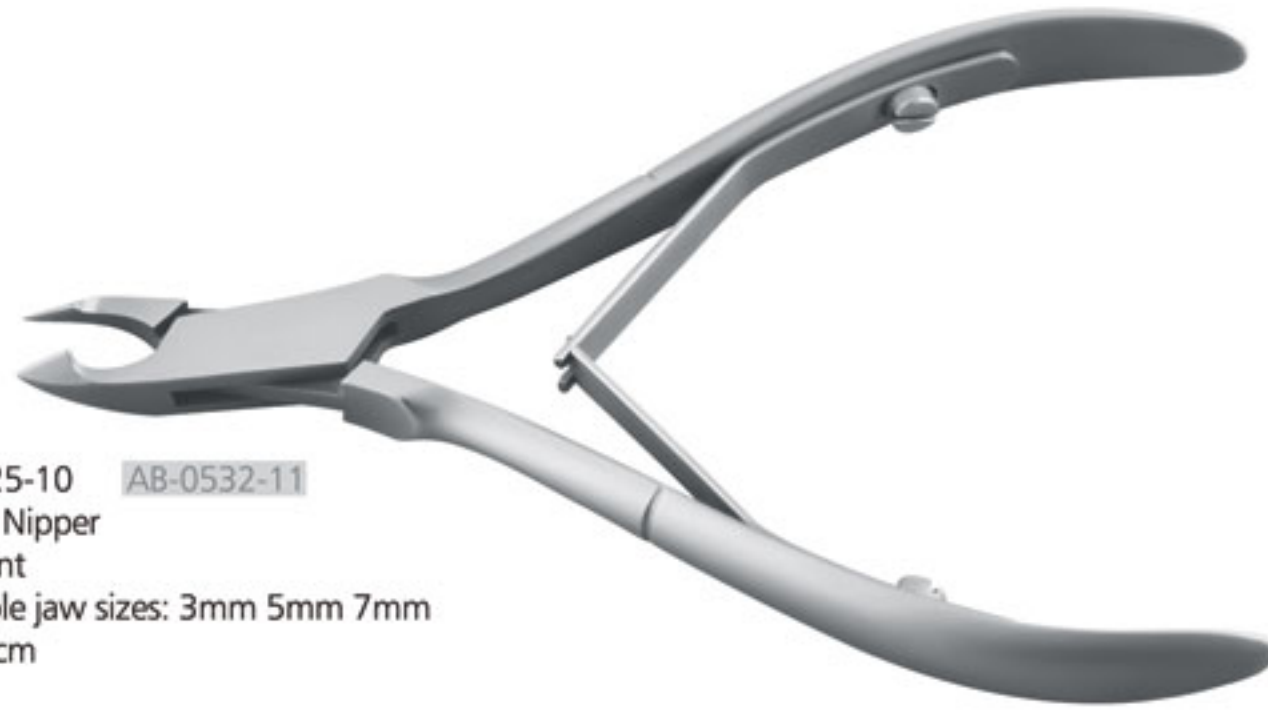

# Cuticle Nippers

90-3400-10  
Double Spring  
Lap Joint  
Partial Gold Plated  
Available jaw sizes: 3mm 5mm 7mm  
10.00 cm

90-3405-09  
Single Spring  
Lap Joint  
Available jaw sizes: 3mm 5mm 7mm  
9.00 cm

90-3410-08  
Single Spring  
Lap Joint  
Titanium Coated  
Available jaw sizes: 3mm 5mm 7mm  
8.00 cm

90-3415-08  
Single Spring  
Lap Joint  
Available jaw sizes: 3mm 5mm 7mm  
8.00 cm

90-3420-12  
2 in 1  
Tweezer Nipper  
With Pusher  
Available jaw sizes:  
3mm 5mm 7mm  
12.50 cm

Available finishes: Mirror, Matt, Full and Partial Gold Plated, Titanium Coated & Powder Coated.

90-3425-10 **AB-0532-11**  
Cuticle Nipper  
Box Joint  
Available jaw sizes: 3mm 5mm 7mm  
10.00 cm

90-3430-09  
Skin Cutter  
Lap Joint  
9.00 cm